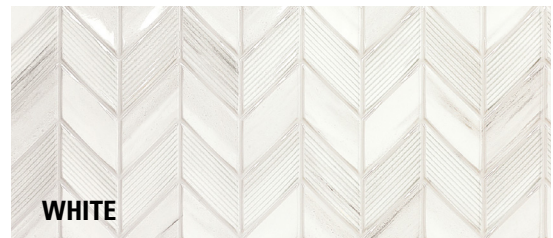

# OZONE & RIVERDALE

*The Ozone series has a texturized 3D linear look with a soft limestone design & Riverdale has a very nice marbled design in a 3D surface. Decorative and contemporary walls to dress any interior with simplicity and refinement.*

**OZONE - 12"x36" MATTE SLOT DECO (RECTIFIED)**

**RIVERDALE - 12"x36" BRIGHT ADEN DECO (RECTIFIED)**

**TRIMS**

No trim available.

**TECHNICAL**

**RESULTS CONFORM**

Water Absorption	ASTM C373
Breaking Strength	ASTM C648
Bonding Strength	ASTM C482
Crazing Resistance	ASTM C424
<i>Meets or Exceeds ANSI 137.1 Glazed Wall Tile Standard</i>	