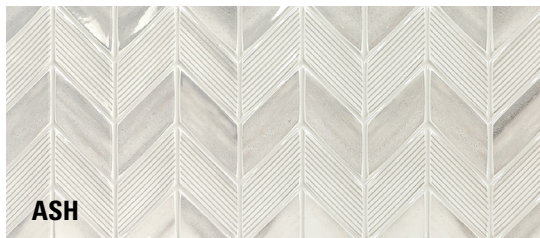

# OZONE & RIVERDALE

*The Ozone series has a texturized 3D linear look with a soft limestone design & Riverdale has a very nice marbled design in a 3D surface. Decorative and contemporary walls to dress any interior with simplicity and refinement.*

**OZONE - 12"x36" MATTE SLOT DECO (RECTIFIED)**

**RIVERDALE - 12"x36" BRIGHT ADEN DECO (RECTIFIED)**

**TRIMS**

No trim available.

**TECHNICAL**

**RESULTS CONFORM**

Water Absorption	ASTM C373
Breaking Strength	ASTM C648
Bonding Strength	ASTM C482
Crazing Resistance	ASTM C424
<i>Meets or Exceeds ANSI 137.1 Glazed Wall Tile Standard</i>	