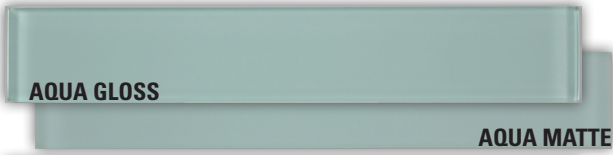

CRISTALLO

Pristine and understated, the Cristallo glass collection features contemporary formats and a classic neutral palette to add subtle shimmer for feature walls. Perfect for residential or commercial use.

GLASS WALL TILE

CRISTALLO

GLASS WALL TILE

olympiatile+stone 

www.olympiatile.com

4" x 16", 2" x 12", 3" x 6" & 1.9"x0.6" Stacked Mosaic Gloss | 2" x 12" Matte

0.6" x 1.9" Offset Gloss & Matte Blend Mosaic

0.6" x 1.9" Stacked Gloss Mosaic

TECHNICAL

Water Absorption	ASTM C373
Frost Resistance	ASTM C1026
MOHS	6

No trim available

SHADE VARIATION

V1 V2 V3 V4
V1 Uniform Appearance

Seattle | Phone: 206-900-7331 Fax: 206-294-5933
Portland | Phone: 971-803-7552 Fax: 971-319-6975
Spokane | Phone: 509-535-2925 Fax: 509-534-5218
thompson tile and stone.com