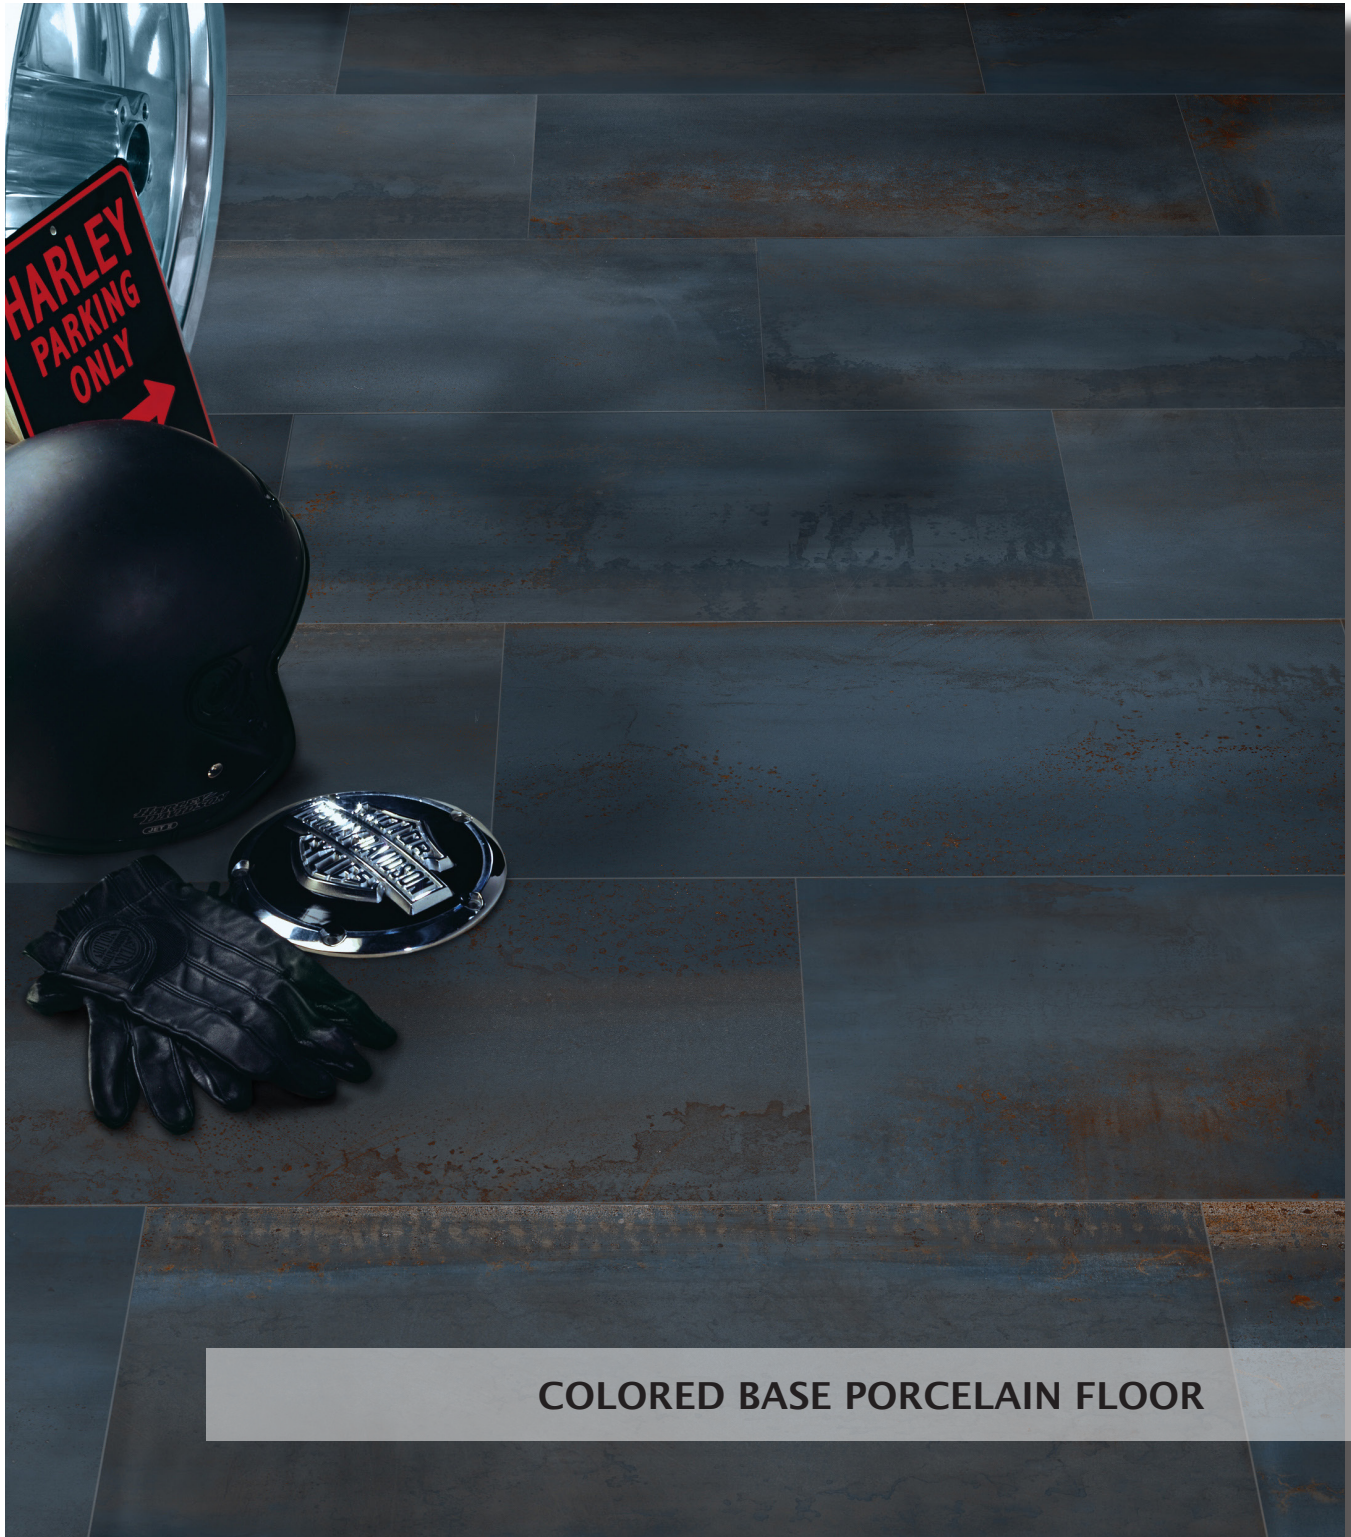

OXIDATIO

The Oxidatio series is a colored base porcelain tile that emulates industrial metal, perfect for any home or business that'll add sophistication to your space!

COLORED BASE PORCELAIN FLOOR

OXIDATIO

COLORED BASE PORCELAIN FLOOR

olympiatile+stone 

www.olympiatile.com

12" X 24" & 24" X 48" Rectified - Matte

TRIMS

Please review **Cut + Bevel** program for trim options.

TECHNICAL

RESULTS CONFORM	
DCOF AcuTest	≥ 0.42
Breaking Strength	ASTM C648
Water Absorption	ASTM C373
Chemical Resistance	ASTM C650
Frost Resistance	ASTM C666
Meets or Exceeds ANSI 137.1 Porcelain Tile Standards	