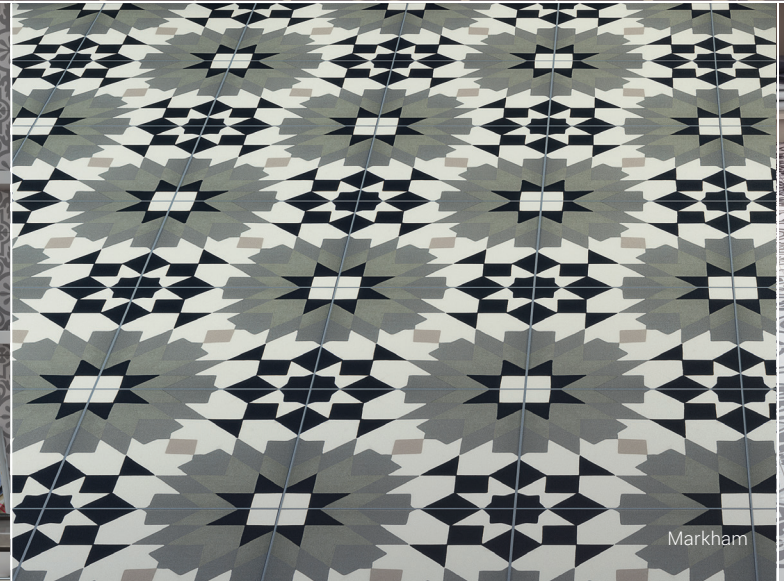

UNION SQUARE

DURABODY® GLAZED CERAMIC FLOOR TILE

An ode to the historic encaustic style, our Union Square collection features an array of ornate shapes and patterns to inspire your designs. From modern geometrics to stylish florals, these cement-look tiles give any space an authentic charm that stands the test of time.

FLOOR TILE

COORDINATING WALL TILE

EMMA | GLAZED CERAMIC WALL TILE

See pages 232-233 for details on Emma.

Photo reproduction may not match the exact color of tile.

SIZES

8'x8'
1 Unique Face