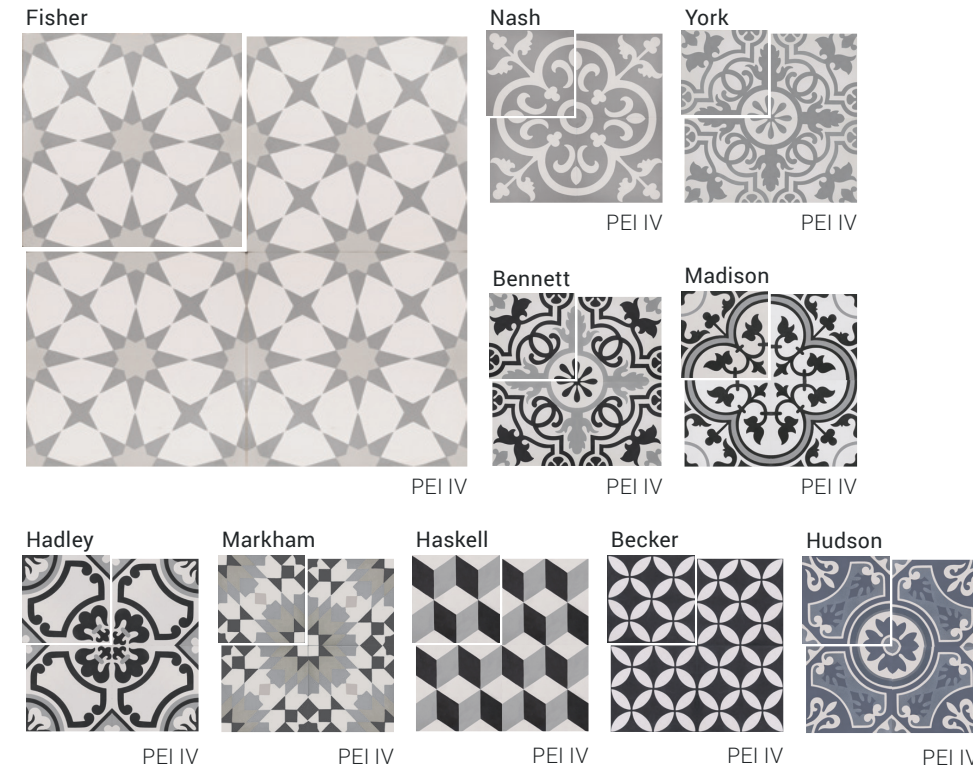

UNION SQUARE

DURABODY® GLAZED CERAMIC FLOOR TILE

An ode to the historic encaustic style, our Union Square collection features an array of ornate shapes and patterns to inspire your designs. From modern geometrics to stylish florals, these cement-look tiles give any space an authentic charm that stands the test of time.

FLOOR TILE

COORDINATING WALL TILE

EMMA | GLAZED CERAMIC WALL TILE

See pages 232-233 for details on Emma.

Photo reproduction may not match the exact color of tile.

SIZES

8'x8'
1 Unique Face